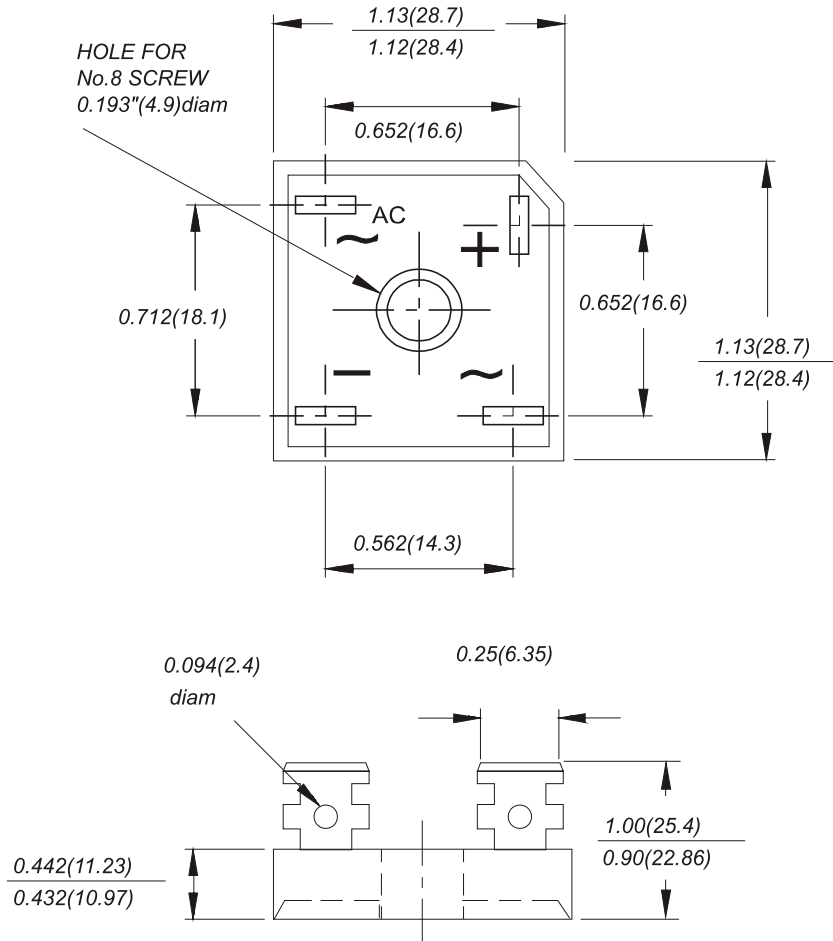

Case Outline

Crownpo Technology

KBPC25P

Dimensions in inches and (millimeters)