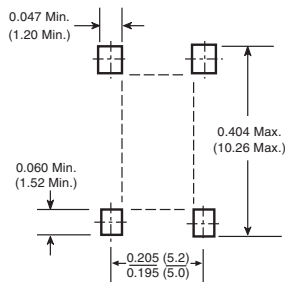

Case Outline & Mounting Pad Layout

Crownpo Technology

DFS

Mounting Pad Layout

Dimensions in inches and (millimeters)