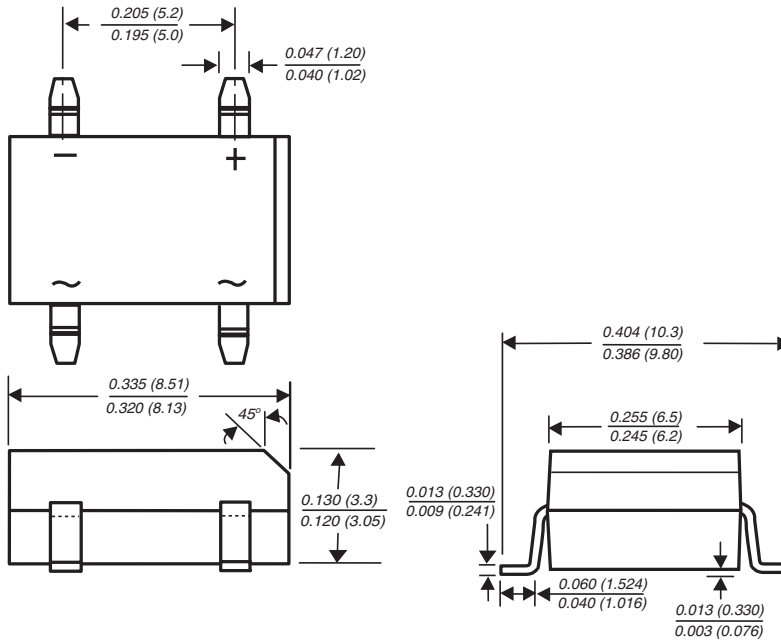

Case Outline & Mounting Pad Layout

Crownpo Technology

DFS

Mounting Pad Layout

Dimensions in inches and (millimeters)